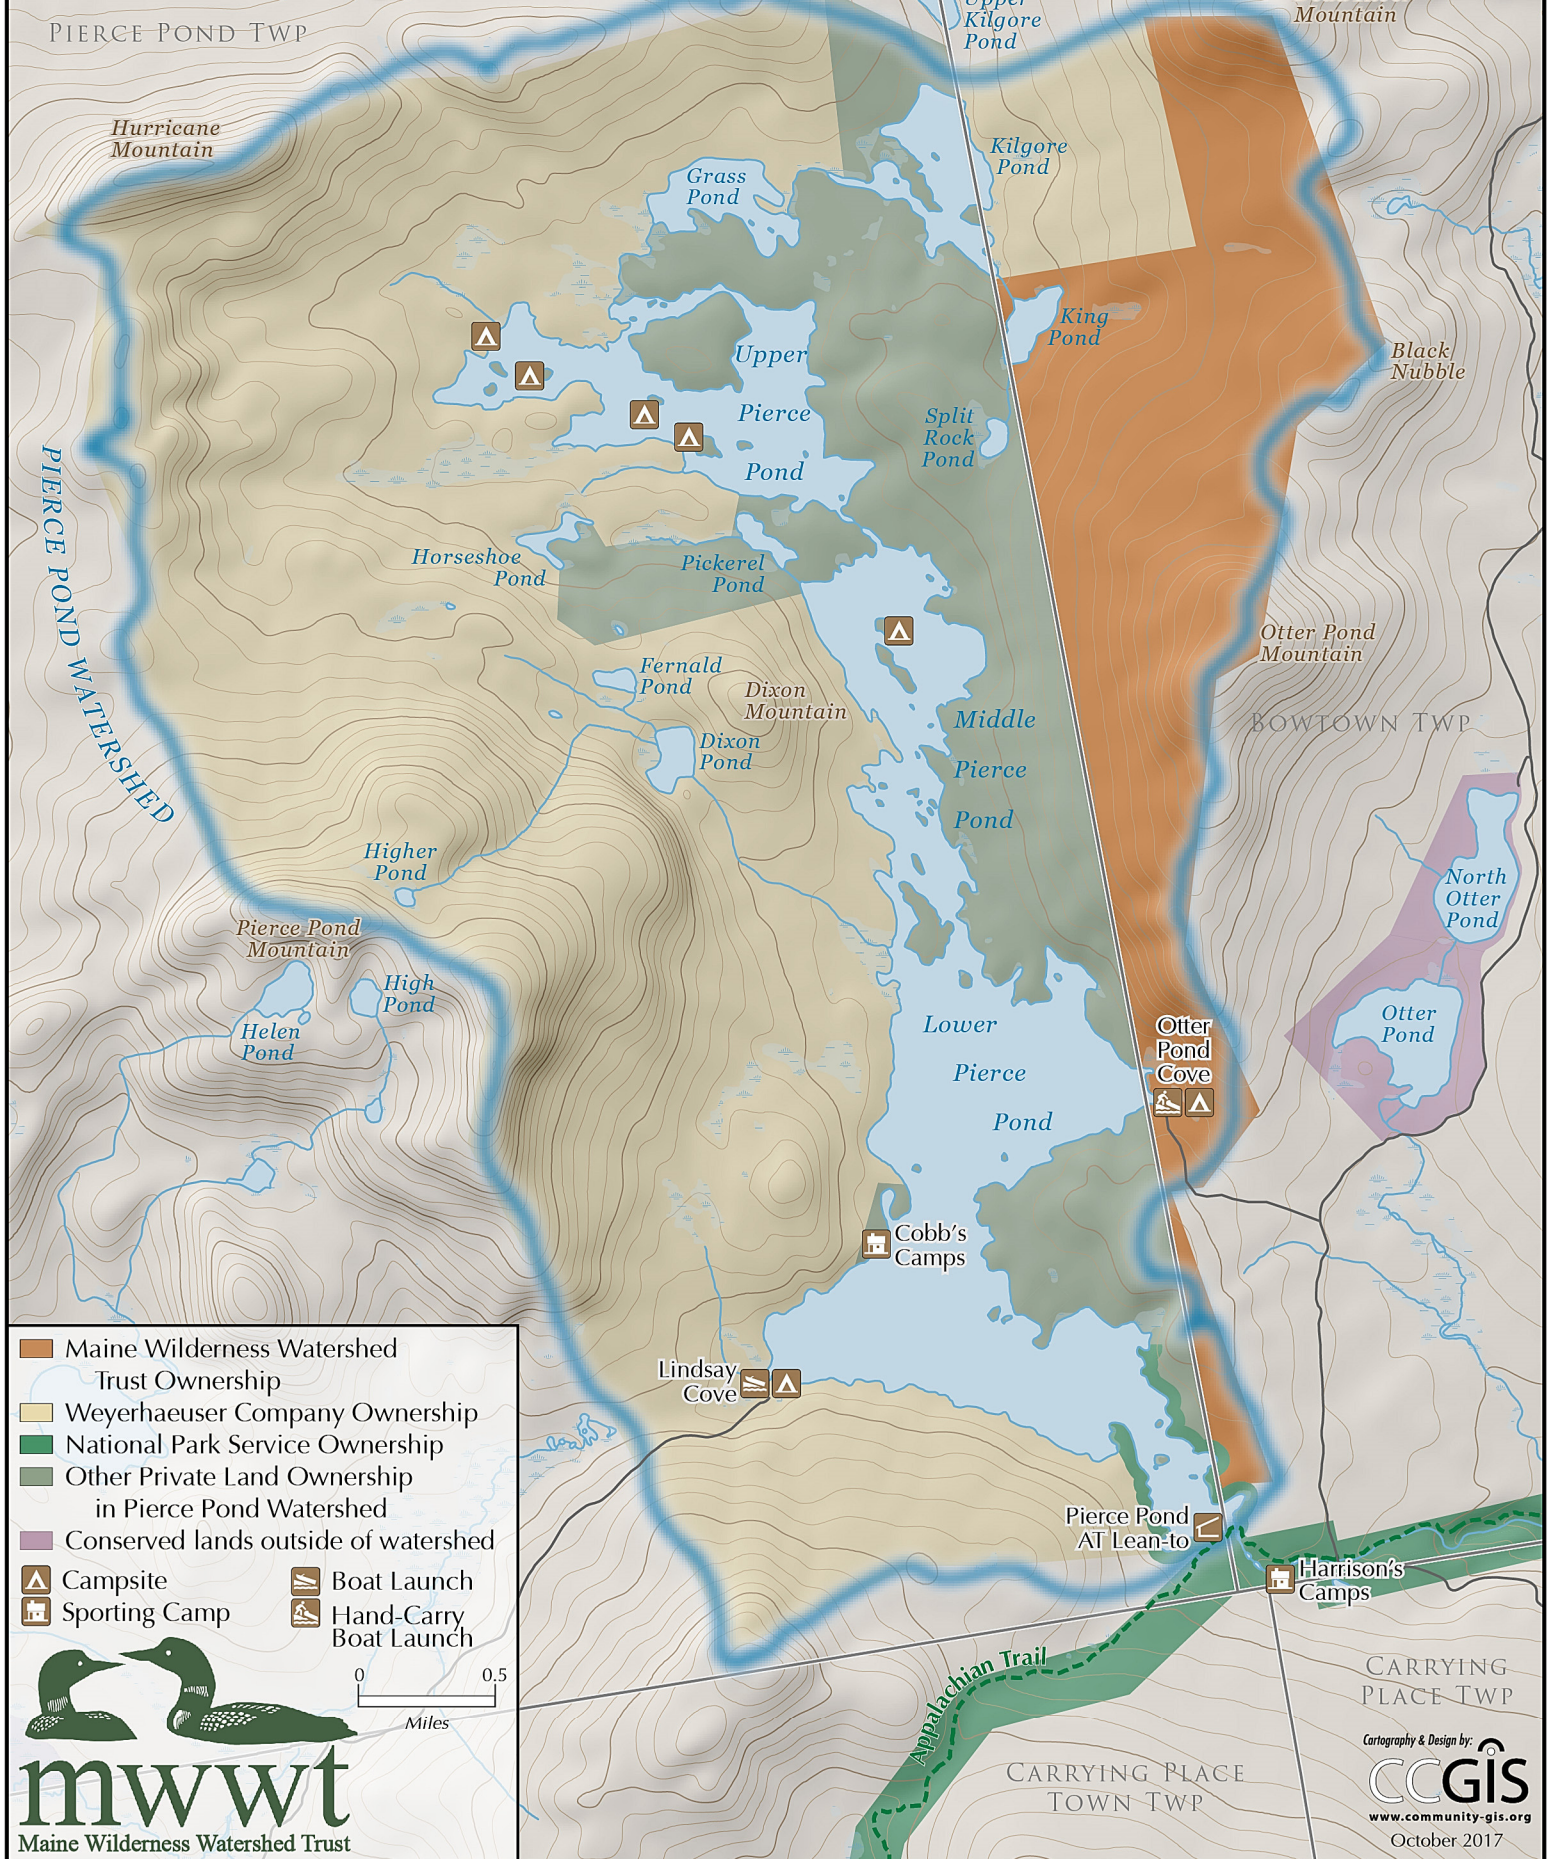

Pierce Pond Watershed

Current Ownership

- Maine Wilderness Watershed Trust Ownership
- Weyerhaeuser Company Ownership
- National Park Service Ownership
- Other Private Land Ownership in Pierce Pond Watershed
- Conserved lands outside of watershed
- Campsite
- Sporting Camp
- Boat Launch
- Hand-Carry Boat Launch

mwwt
Maine Wilderness Watershed Trust

0 0.5
Miles